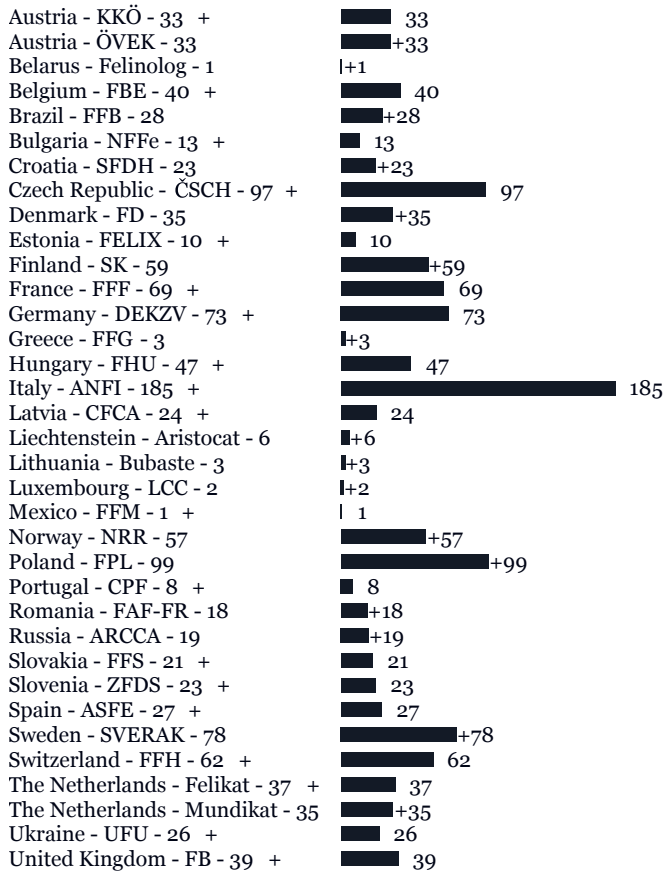

STATISTICS

EXHIBITORS